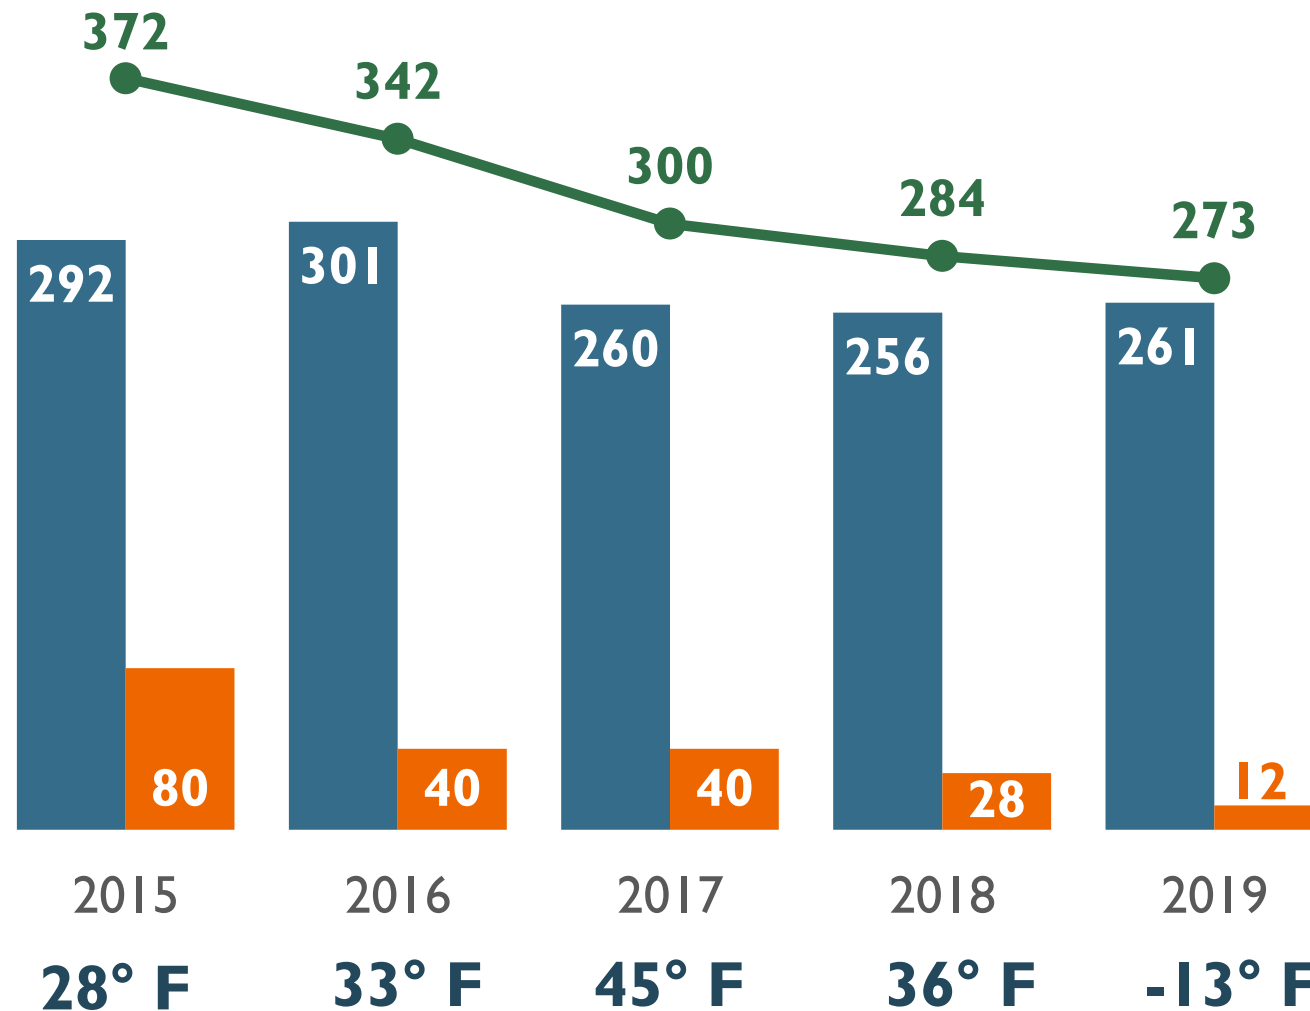

TOTAL PERSONS

Sheltered

261 People

were in emergency shelter or
transitional housing

Unsheltered

12 People

were on the streets or in
places not meant for human
habitation

HISTORICAL OVERVIEW: WASHTENAW COUNTY

95% of people we counted are in shelter

Total Homelessness has declined by almost 27% since 2015